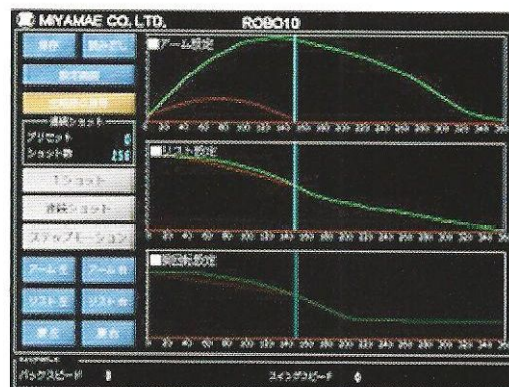

New Features

- Apply different types of ball spin by adjusting the rotation of the body.
- Rotating body increases club head speed to 65m/sec (145 mph) with the Driver.
- More data with rotating body.
- Touch Panel for easy operation.
- Upgraded Grip holder.
- Emergency STOP button.

Description of the Touch Panel

- ◎ Control the swing with the touch panel
 - Adjustable head speed form 1 ~ 65 m/sec (2 ~ 145 mph)
 - Adjustable body rotation speed
 - Adjustable swing with body rotation and without rotation
 - Single shot, continuous shots and pause at top (up to 3 seconds) (3programmed shots)
 - Continuous shots (1 ~ 999 shots)
- ※ ROBO 7 and ROBO4 data from Windows XP can be uploaded
 ※ Language: Japanese, English, Chinese, and Korean

ROBO Specification

Dimension	Height = 1590mm Width = 1150mm Length = 1300mm
Weight	750kg
Body angle adjustability	40 Degree
Body height adjustability	150mm

Touch panel specification

Power	3-phase AC200V/220V
Frequency	50Hz/60Hz
Monitor	Min 40A / Max 120A
Power Consumption	9KW
Operating Temp	0° ~ 55°C
Safety features	Low voltage, Overload
Dimensions (with wheels)	Height = 1030 mm Width = 700 mm Length = 550 mm

Touch Panel Layout

Ball Adjuster

Adjust ball in 3 dimension xyz
 Optional: JPN 480,000

Golf ROBO Series

Shot ROBO 7

R&D Testing, MAX club speed 65m/sec

Shot ROBO IV

R&D Testing, MAX club speed 55m/sec