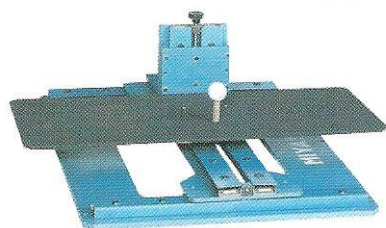

Description of the Touch Panel

- ◎ Control the swing with the touch panel
 - Adjustable head speed form 1 ~ 65 m/sec (2 ~ 145 mph)
 - Adjustable body rotation speed
 - Adjustable swing with body rotation and without rotation
 - Single shot, continuous shots and pause at top (up to 3 seconds) (3programmed shots)
 - Continuous shots (1 ~ 999 shots)
- ※ ROBO 7 and ROBO4 data from Windows XP can be uploaded
 ※ Language: Japanese, English, Chinese, and Korean

ROBO Specification

Dimension	Height = 1590mm Width = 1150mm Length = 1300mm
Weight	750kg
Body angle adjustability	40 Degree
Body height adjustability	150mm

Touch panel specification

Power	3-phase AC200V/220V
Frequency	50Hz/60Hz
Monitor	Min 40A / Max 120A
Power Consumption	9KW
Operating Temp	0° ~ 55°C
Safety features	Low voltage, Overload
Dimensions (with wheels)	Height = 1030 mm Width = 700 mm Length = 550 mm

Touch Panel Layout

Ball Adjuster

Adjust ball in 3 dimension xyz
 Optional: JPN 480,000

Golf ROBO Series

Shot ROBO 7

R&D Testing, MAX club speed 65m/sec

Shot ROBO IV

R&D Testing, MAX club speed 55m/sec