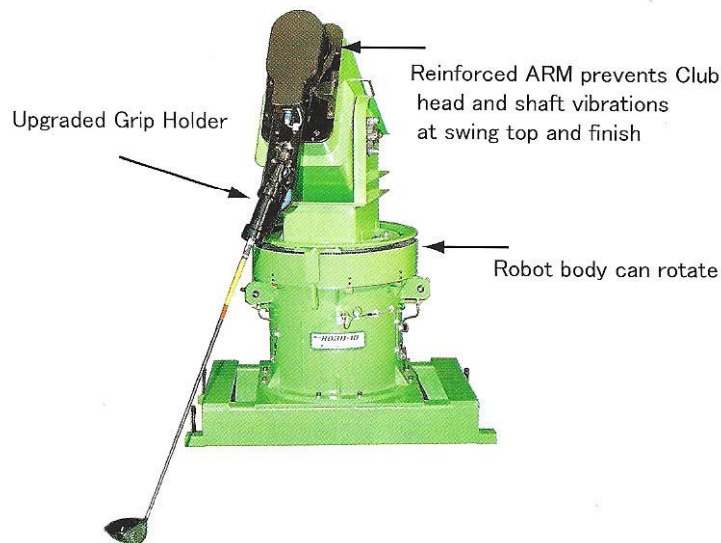

World First!

Swing Robot with Rotating body, ROBO 10 from Miyamae

Miya **ROBO-10**

Operation BOX

Swing like the pros' with Miyamae ROBO 10.

New advanced testing for drives and irons club manufactures

ROBO-10

New Features

- Apply different types of ball spin by adjusting the rotation of the body.
- Rotating body increases club head speed to 65m/sec (145 mph) with the Driver.
- More data with rotating body.
- Touch Panel for easy operation.
- Upgraded Grip holder.
- Emergency STOP button.

Description of the Touch Panel

- ◎ Control the swing with the touch panel
 - Adjustable head speed form 1 ~ 65 m/sec (2 ~ 145 mph)
 - Adjustable body rotation speed
 - Adjustable swing with body rotation and without rotation
 - Single shot, continuous shots and pause at top (up to 3 seconds) (3programmed shots)
 - Continuous shots (1 ~ 999 shots)
- ※ ROBO 7 and ROBO4 data from Windows XP can be uploaded
 ※ Language: Japanese, English, Chinese, and Korean

ROBO Specification

Dimension	Height = 1590mm Width = 1150mm Length = 1300mm
Weight	750kg
Body angle adjustability	40 Degree
Body height adjustability	150mm

Touch panel specification

Power	3-phase AC200V/220V
Frequency	50Hz/60Hz
Monitor	Min 40A / Max 120A
Power Consumption	9KW
Operating Temp	0° ~ 55°C
Safety features	Low voltage, Overload
Dimensions (with wheels)	Height = 1030 mm Width = 700 mm Length = 550 mm